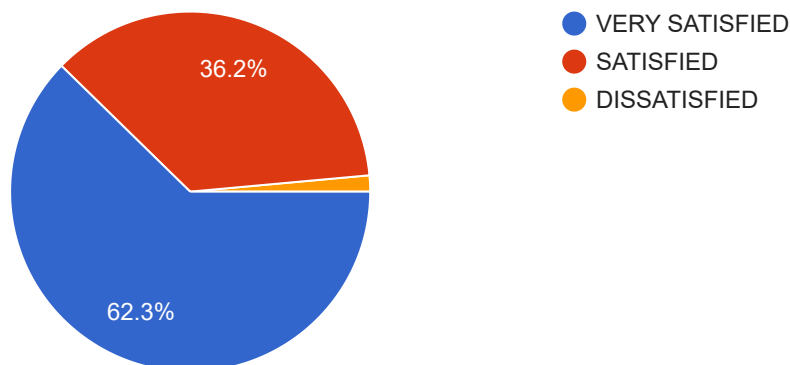

Overall, how satisfied are you with ITS DENTAL COLLEGE as an employee?

Copy

138 responses

Employee performance evaluations are fair and appropriate

 Copy

138 responses

Employee ideas and opinions count at work